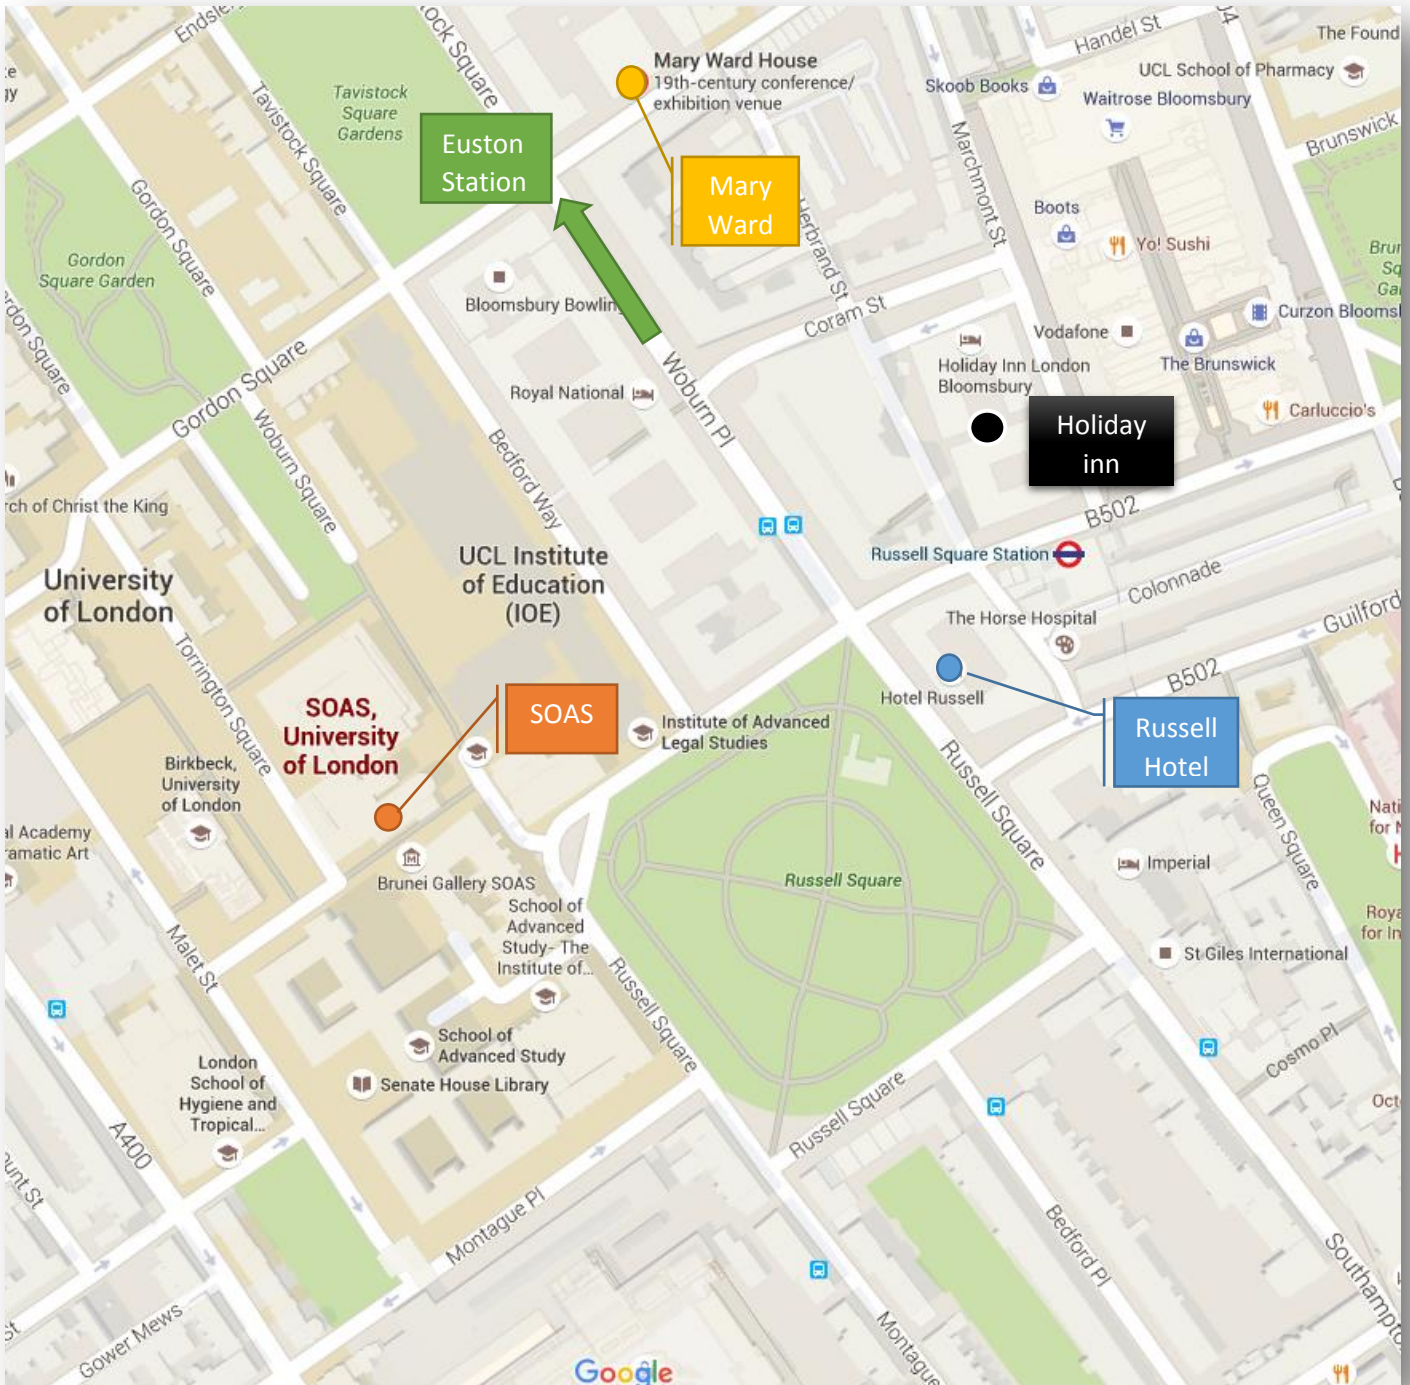

EAMSA 2015 – SOAS University of London

Conference Venues

SOAS (main building and Brunei Gallery) ●
 Thornhaugh Street, Russell Square, London WC1H 0XG

Russell Hotel ●
 Russell Square, London, WC1B 5BE

Mary Ward House ●
 5-7 Tavistock Place, London, WC1H 9SN

Holiday Inn ●
 Coram St, London WC1N 1HT