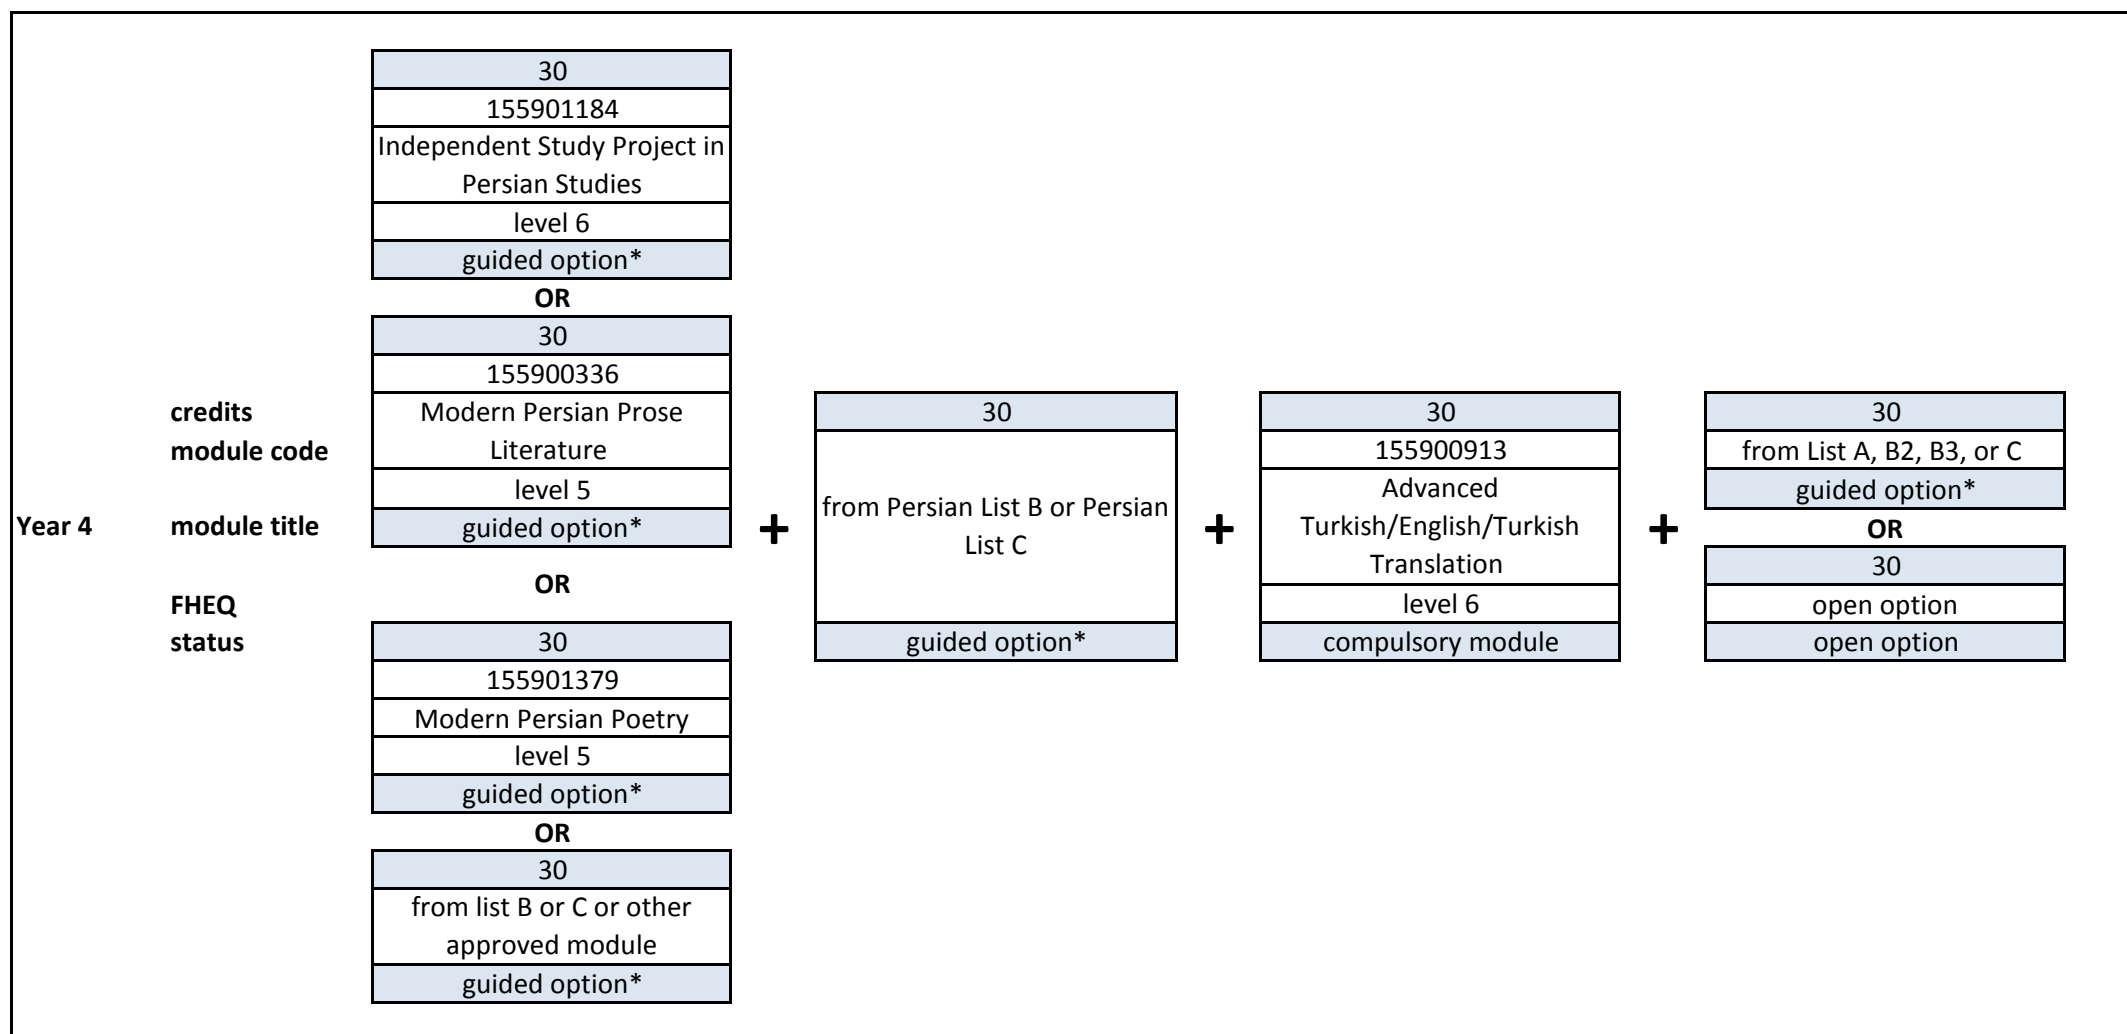

*List of modules (subject to availability)

FHEQ level	Code	Title	Credits
Persian List A: Persian language			
5	155901242	Intensive Persian Language	60
6	155900802	Advanced Persian Language	30
5	155901372	Classical Persian Poetry	30
5	155901379	Modern Persian Poetry	30
5	155900334	Classical Persian Prose Texts	30