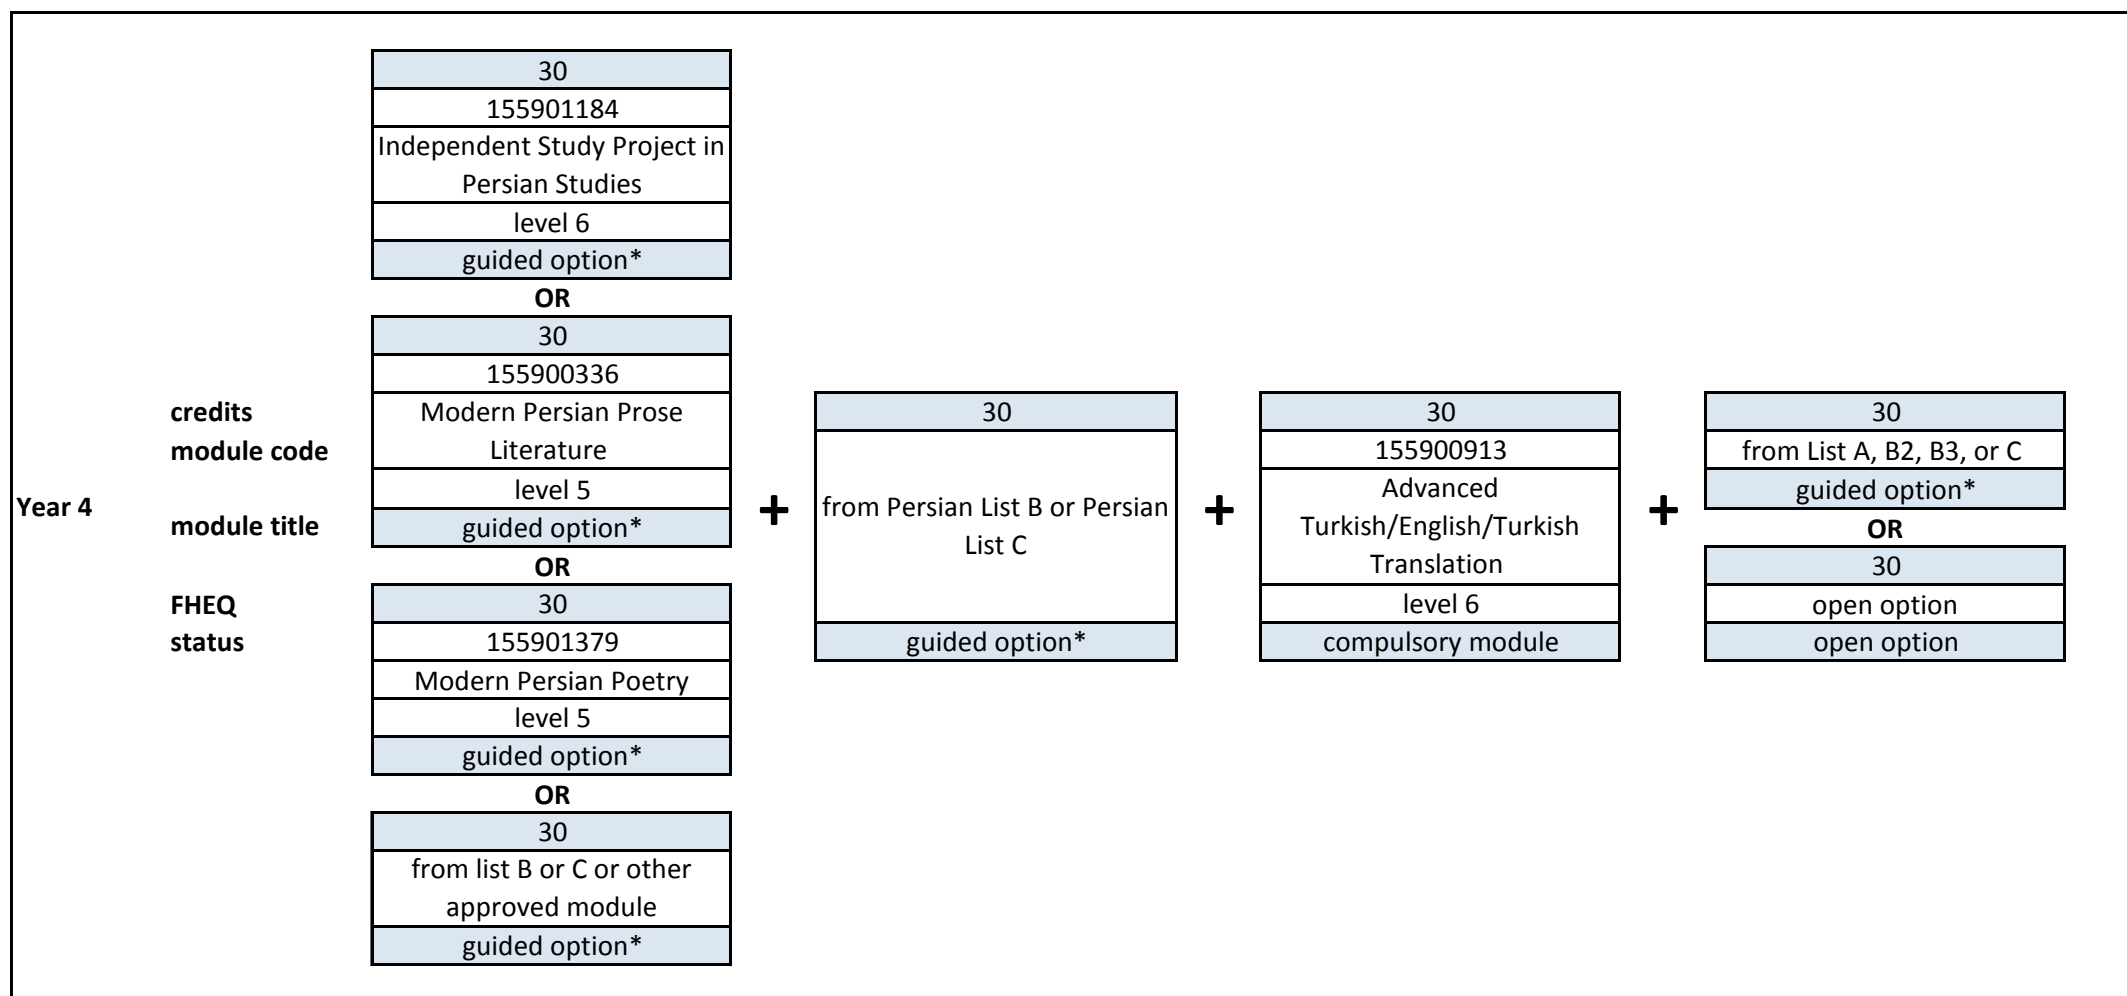

*List of modules (subject to availability)

FHEQ level	Code	Title	Credits
Persian List A: Persian language			
5	155901242	Intensive Persian Language	60
6	155900802	Advanced Persian Language	30
5	155901372	Classical Persian Poetry	30
5	155901379	Modern Persian Poetry	30
5	155900334	Classical Persian Prose Texts	30
5	155900336	Modern Persian Prose Literature	30