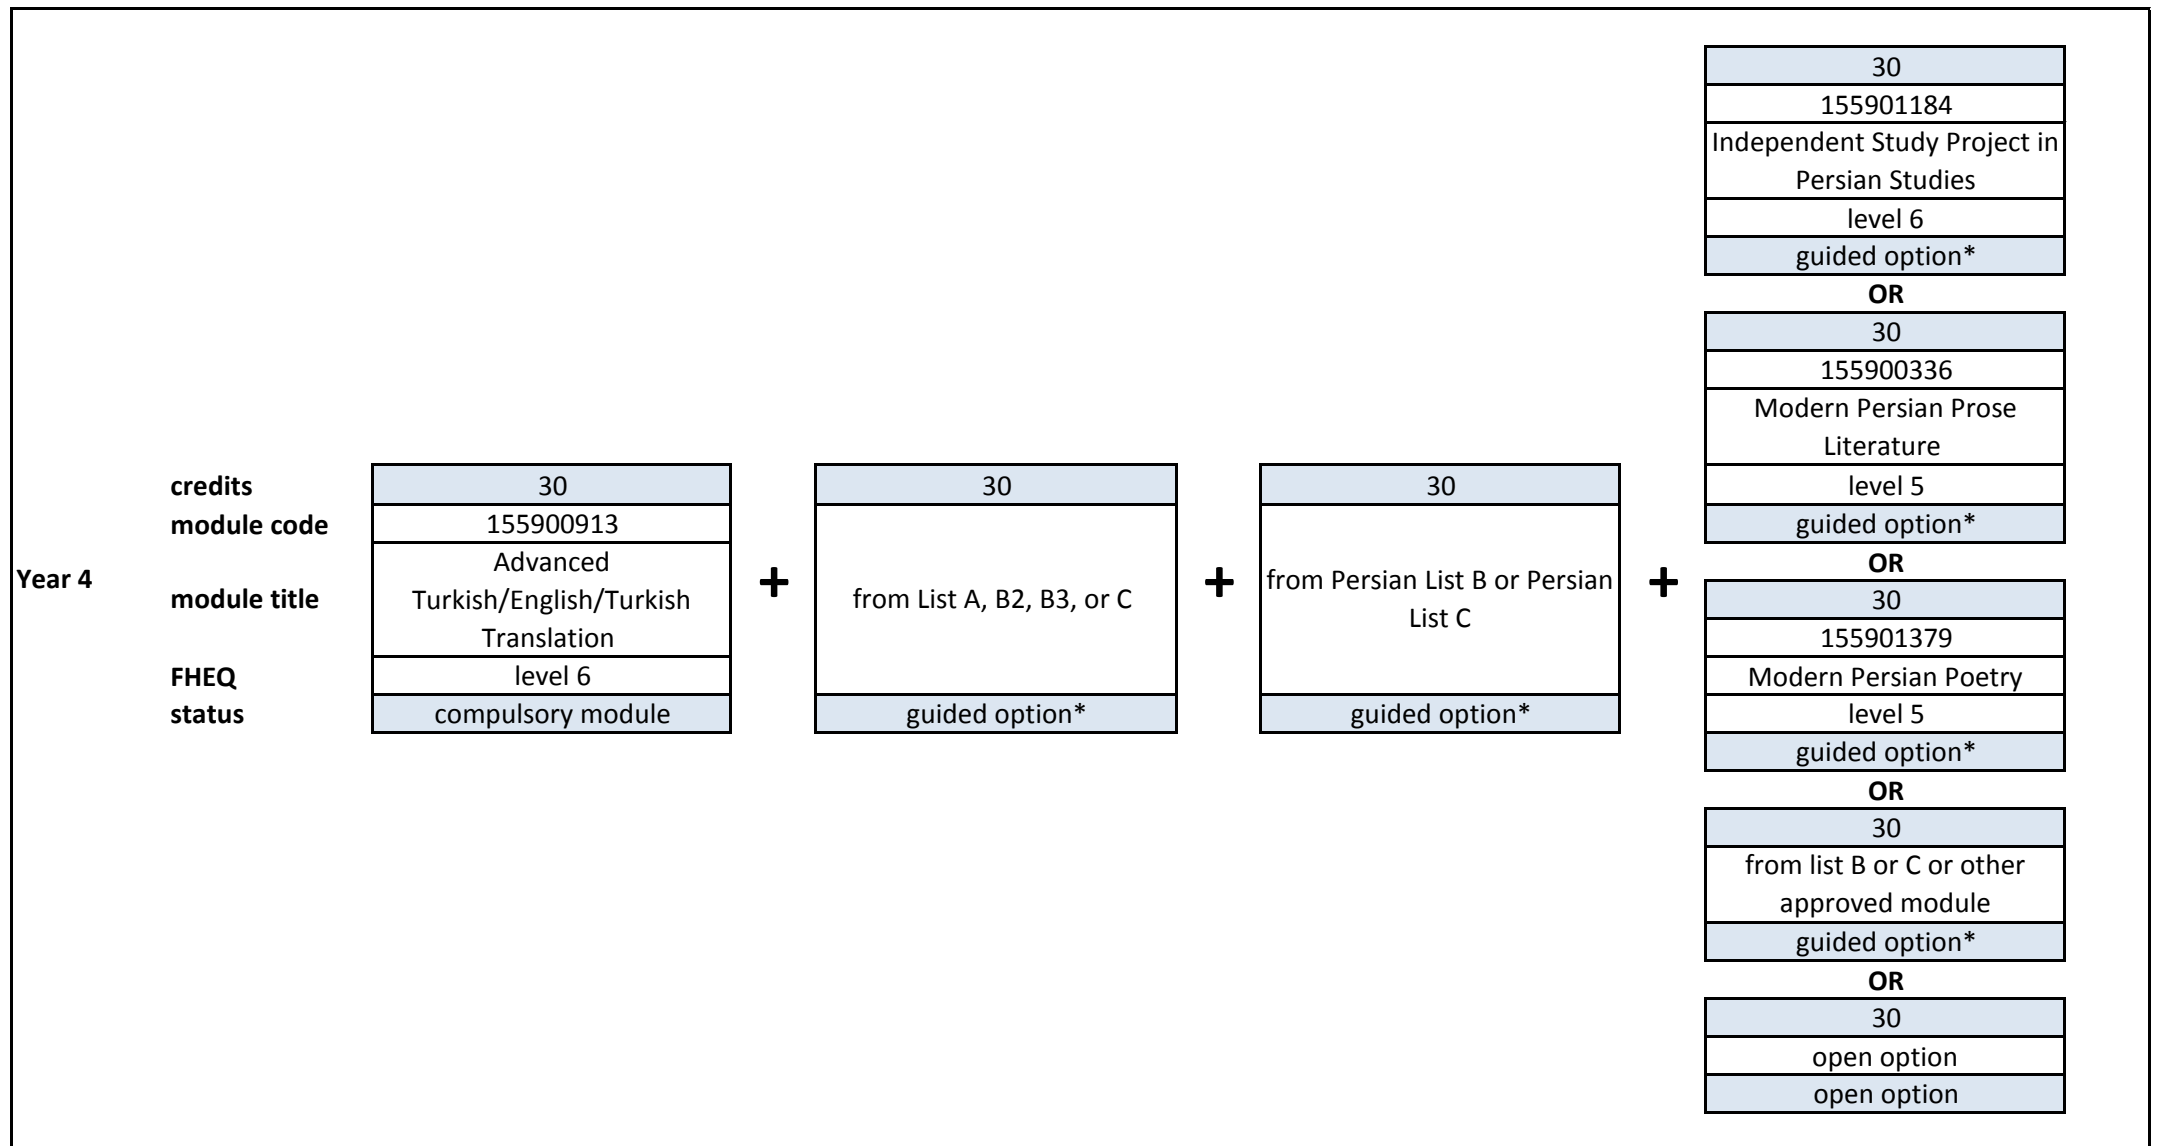

*List of modules (subject to availability)

FHEQ level	Code	Title
Persian List A: Persian language		
5	155901242	Intensive Persian Language

Credits

60