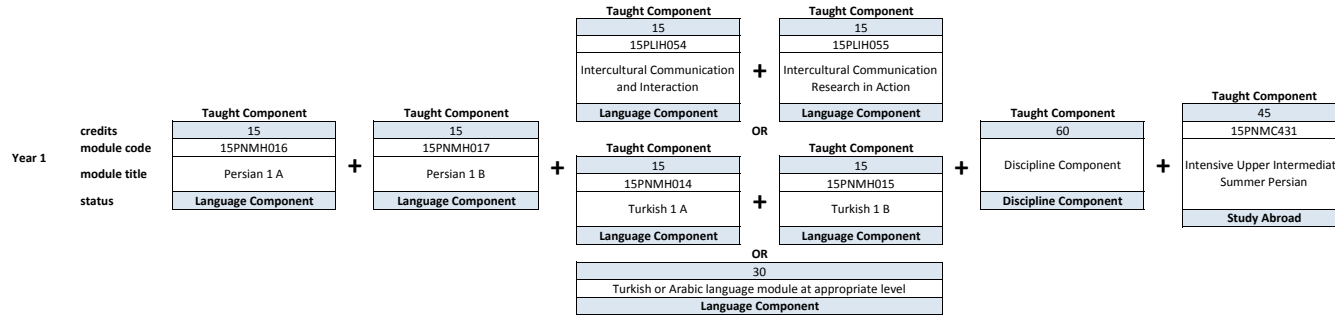

MA [...] & Intensive Language: Persian (two years full-time)

MA [...] & Intensive Language: Persian (four years part-time)